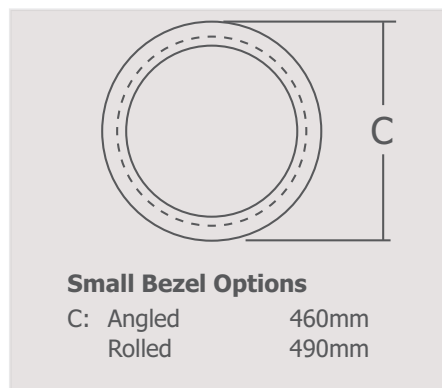

LUMITRON
the art of performance lighting

Lumitron Lighting
Unit 31 The Metro Centre
Tolpits Lane
Watford WD18 9UD
t.01923 226222
f.01923 211300
sales@lumitron.co.uk

**Luminaire Data Sheet
RZ430/465**

Technical Specification

Surface mounted luminaire with 4 LED boards

LIFE	50,000 hrs (L70)
OUTPUT	2600 lumens
TOTAL CIRCUIT WATTS	22.0 cW
LED BOARD	4 x Philips Fortimo LED line
EFFICACY	98.1 llm/cW
LOR	83%
EMERGENCY OUTPUT	370 lumens
ELECTRONIC DRIVER	HF (Fixed output) or HFDAL (DALI dimmable) available
HEAT MANAGEMENT	Striated anodised aluminium heat sink to optimise operating temperature, output and life.