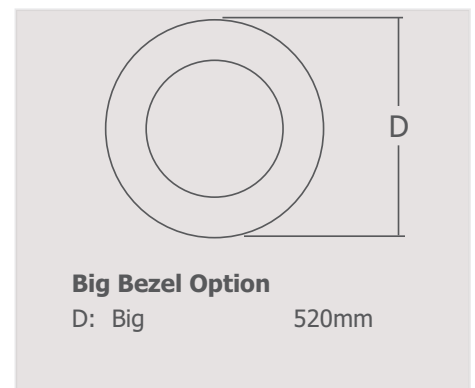

LUMITRON
the art of performance lighting

Lumitron Lighting
Unit 31 The Metro Centre
Tolpits Lane
Watford WD18 9UD
t.01923 226222
f.01923 211300
sales@lumitron.co.uk

**Luminaire Data Sheet
RZ430/465**

Technical Specification

Surface mounted luminaire with 4 LED boards

LIFE	50,000 hrs (L70)
OUTPUT	2600 lumens
TOTAL CIRCUIT WATTS	22.0 cW
LED BOARD	4 x Philips Fortimo LED line
EFFICACY	98.1 llm/cW
LOR	83%
EMERGENCY OUTPUT	370 lumens
ELECTRONIC DRIVER	HF (Fixed output) or HFDAL (DALI dimmable) available
HEAT MANAGEMENT	Striated anodised aluminium heat sink to optimise operating temperature, output and life.