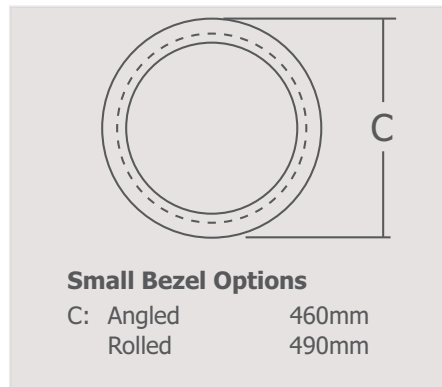

**Technical Specification**

Surface mounted luminaire with 3 LED boards

<b>LIFE</b>	50,000 hrs (L70)
<b>OUTPUT</b>	1950 lumens
<b>TOTAL CIRCUIT WATTS</b>	16.5 cW
<b>LED BOARD</b>	3 x Philips Fortimo LED line
<b>EFFICACY</b>	98.1 llm/cW
<b>LOR</b>	83%
<b>EMERGENCY OUTPUT</b>	370 lumens
<b>ELECTRONIC DRIVER</b>	HF (Fixed output) or HFDAL (DALI dimmable) available
<b>HEAT MANAGEMENT</b>	Striated anodised aluminium heat sink to optimise operating temperature, output and life.