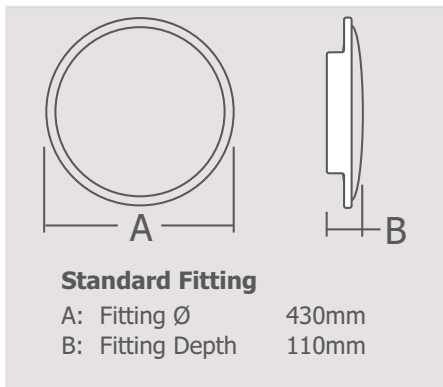

**Technical Specification**

Surface mounted luminaire with 3 LED boards

<b>LIFE</b>	50,000 hrs (L70)
<b>OUTPUT</b>	1950 lumens
<b>TOTAL CIRCUIT WATTS</b>	16.5 cW
<b>LED BOARD</b>	3 x Philips Fortimo LED line
<b>EFFICACY</b>	98.1 llm/cW
<b>LOR</b>	83%
<b>EMERGENCY OUTPUT</b>	370 lumens
<b>ELECTRONIC DRIVER</b>	HF (Fixed output) or HFDAL (DALI dimmable) available
<b>HEAT MANAGEMENT</b>	Striated anodised aluminium heat sink to optimise operating temperature, output and life.