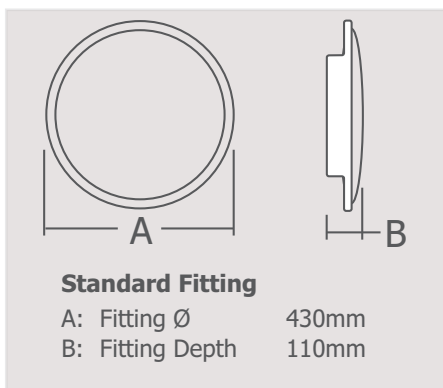

LUMITRON
the art of performance lighting

Lumitron Lighting
Unit 31 The Metro Centre
Tolpits Lane
Watford WD18 9UD
t.01923 226222
f.01923 211300
sales@lumitron.co.uk

**Luminaire Data Sheet
RZ430/465**

Technical Specification

Surface mounted luminaire with 4 LED boards

LIFE	50,000 hrs (L70)
OUTPUT	2600 lumens
TOTAL CIRCUIT WATTS	22.0 cW
LED BOARD	4 x Philips Fortimo LED line
EFFICACY	98.1 llm/cW
LOR	83%
EMERGENCY OUTPUT	370 lumens
ELECTRONIC DRIVER	HF (Fixed output) or HFDAL (DALI dimmable) available
HEAT MANAGEMENT	Striated anodised aluminium heat sink to optimise operating temperature, output and life.