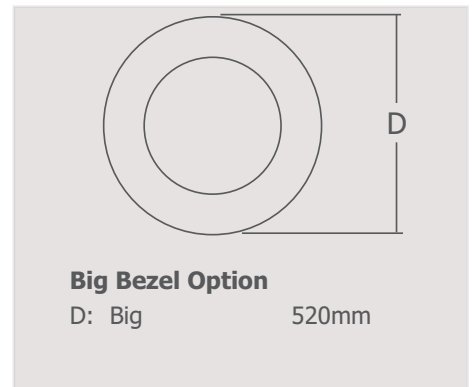

**Technical Specification**

Surface mounted luminaire with 3 LED boards

<b>LIFE</b>	50,000 hrs (L70)
<b>OUTPUT</b>	1950 lumens
<b>TOTAL CIRCUIT WATTS</b>	16.5 cW
<b>LED BOARD</b>	3 x Philips Fortimo LED line
<b>EFFICACY</b>	98.1 llm/cW
<b>LOR</b>	83%
<b>EMERGENCY OUTPUT</b>	370 lumens
<b>ELECTRONIC DRIVER</b>	HF (Fixed output) or HFDAL (DALI dimmable) available
<b>HEAT MANAGEMENT</b>	Striated anodised aluminium heat sink to optimise operating temperature, output and life.