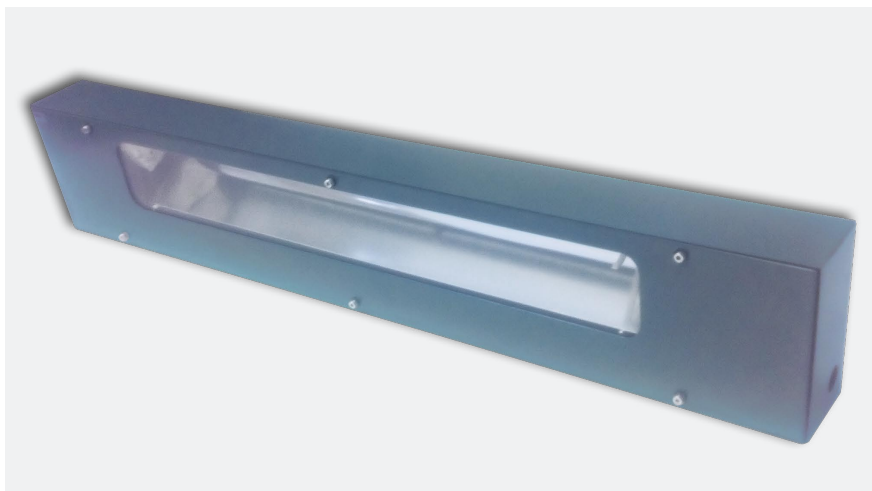

## HS/ASY

Exterior balustrade, anti-vandal, IP65 fitting with LED or CFL source.

Installation view

Dimensions (mm)

### OUTPUT OPTIONS

TYPE	Lumens	Total Load (cW)	Luminaire Efficacy (lm/cW)
1 x 55W PL	4800	60	58.4
1 x Philips LED	3805	33	91.0

LIFE:	Up to 50,000 hrs
EFFICACY:	Up to 91 lm/cW
REFLECTORS:	Asymmetric reflector to maximise output and limit light pollution
INGRESS PROTECTION:	IP65, suitable for interior and sheltered exterior applications (contact for more detail)
EMERGENCY:	Integral 3 hour emergency
COLOUR:	Any RAL colour subject to minimum quantity