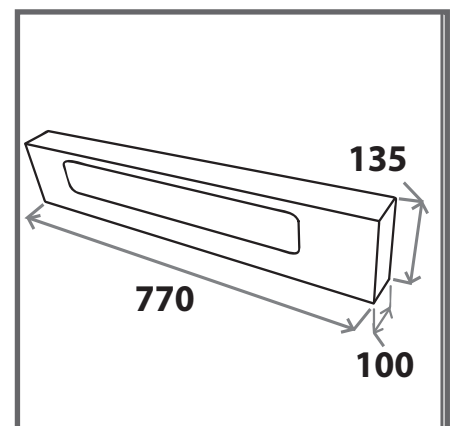

## HS/ASY

Exterior balustrade, anti-vandal, IP65 fitting with LED or CFL source.

Installation view

Dimensions (mm)

### OUTPUT OPTIONS

TYPE	Lumens	Total Load (cW)	Luminaire Efficacy (lm/cW)
1 x 55W PL	4800	60	58.4
1 x Philips LED	3805	33	91.0

LIFE:	Up to 50,000 hrs
EFFICACY:	Up to 91 lm/cW
REFLECTORS:	Asymmetric reflector to maximise output and limit light pollution
INGRESS PROTECTION:	IP65, suitable for interior and sheltered exterior applications (contact for more detail)
EMERGENCY:	Integral 3 hour emergency
COLOUR:	Any RAL colour subject to minimum quantity