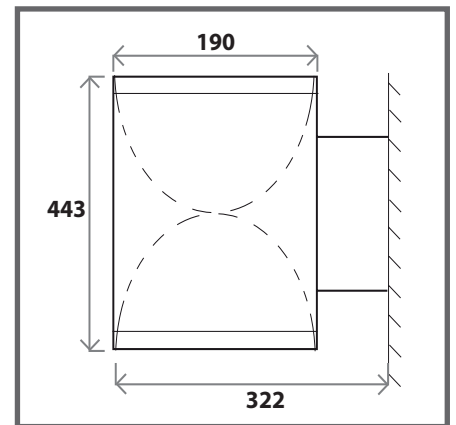

GOT190

Wall mounted LED or CFL up and down lit fitting

Installation view

Dimensions (mm)

SPECIFICATION

OUTPUT OPTIONS

TYPE	Lumens	Total Load (cW)	Luminaire Efficacy (lm/cW)
2 x 42W TCD-E	3200 Down 3200 Up	89.5	47.6
2 x Tridonic LED	4100 Down 1300 Up	63.5	65.0