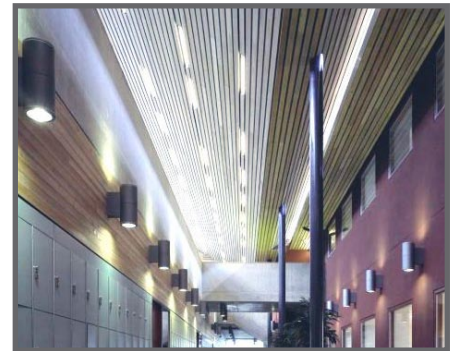

GOT190

Wall mounted LED or CFL up and down lit fitting

Installation view

Dimensions (mm)

SPECIFICATION

OUTPUT OPTIONS

TYPE	Lumens	Total Load (cW)	Luminaire Efficacy (lm/cW)
2 x 42W TCD-E	3200 Down 3200 Up	89.5	47.6
2 x Tridonic LED	4100 Down 1300 Up	63.5	65.0

LIFE: Up to 50,000 hrs

EFFICACY: Up to 65 lm/cW

REFLECTORS: Two sandblasted reflectors which provide optimum clarity

INGRESS PROTECTION: IP65, suitable for interior and sheltered exterior applications (contact for more detail)