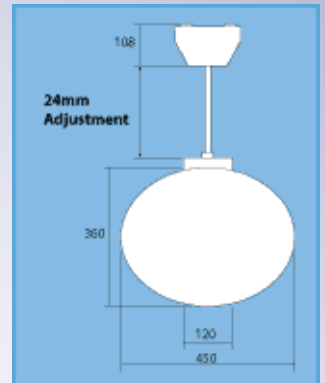

GLOBE
RANGE

Robust and high quality engineering allowing for on-site adjustment and levelling
Thread is not visible when decorative housing is in place

General view of luminaire

Can be finished with brushed, chrome effects or any RAL colours

- Rod length from 100mm to 1500mm
- Built in adjust-ability in the rod length of 24mm (for levelling on site)
- High frequency or dimmable
- Project size subject to minimum quantity up to 600mm
- Matt or glossy handblown glass, our supplier supplies to over 70% of leading Italian and German luminaire manufacturers