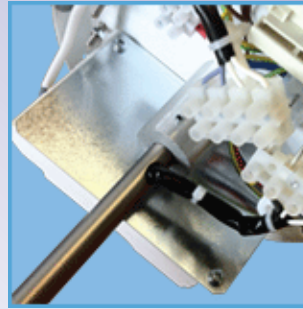

GLOBE
RANGE

Robust and high quality engineering allowing for on-site adjustment and levelling
Thread is not visible when decorative housing is in place

General view of luminaire

Can be finished with brushed, chrome effects or any RAL colours

- Rod length from 100mm to 1500mm
- Built in adjust-ability in the rod length of 24mm (for levelling on site)
- High frequency or dimmable
- Project size subject to minimum quantity up to 600mm
- Matt or glossy handblown glass, our supplier supplies to over 70% of leading Italian and German luminaire manufacturers