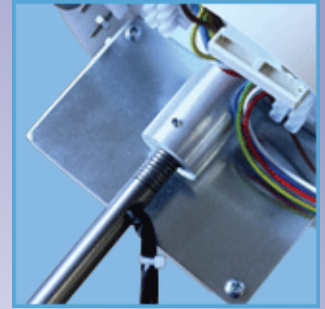

GLOBE
RANGE

Robust and high quality engineering allowing for on-site adjustment and levelling
Thread is not visible when decorative housing is in place

General view of luminaire

Can be finished with brushed, chrome effects or any RAL colours

- Rod length from 100mm to 1500mm
- Built in adjust-ability in the rod length of 24mm (for levelling on site)
- High frequency or dimmable
- Project size subject to minimum quantity up to 600mm
- Matt or glossy handblown glass, our supplier supplies to over 70% of leading Italian and German luminaire manufacturers